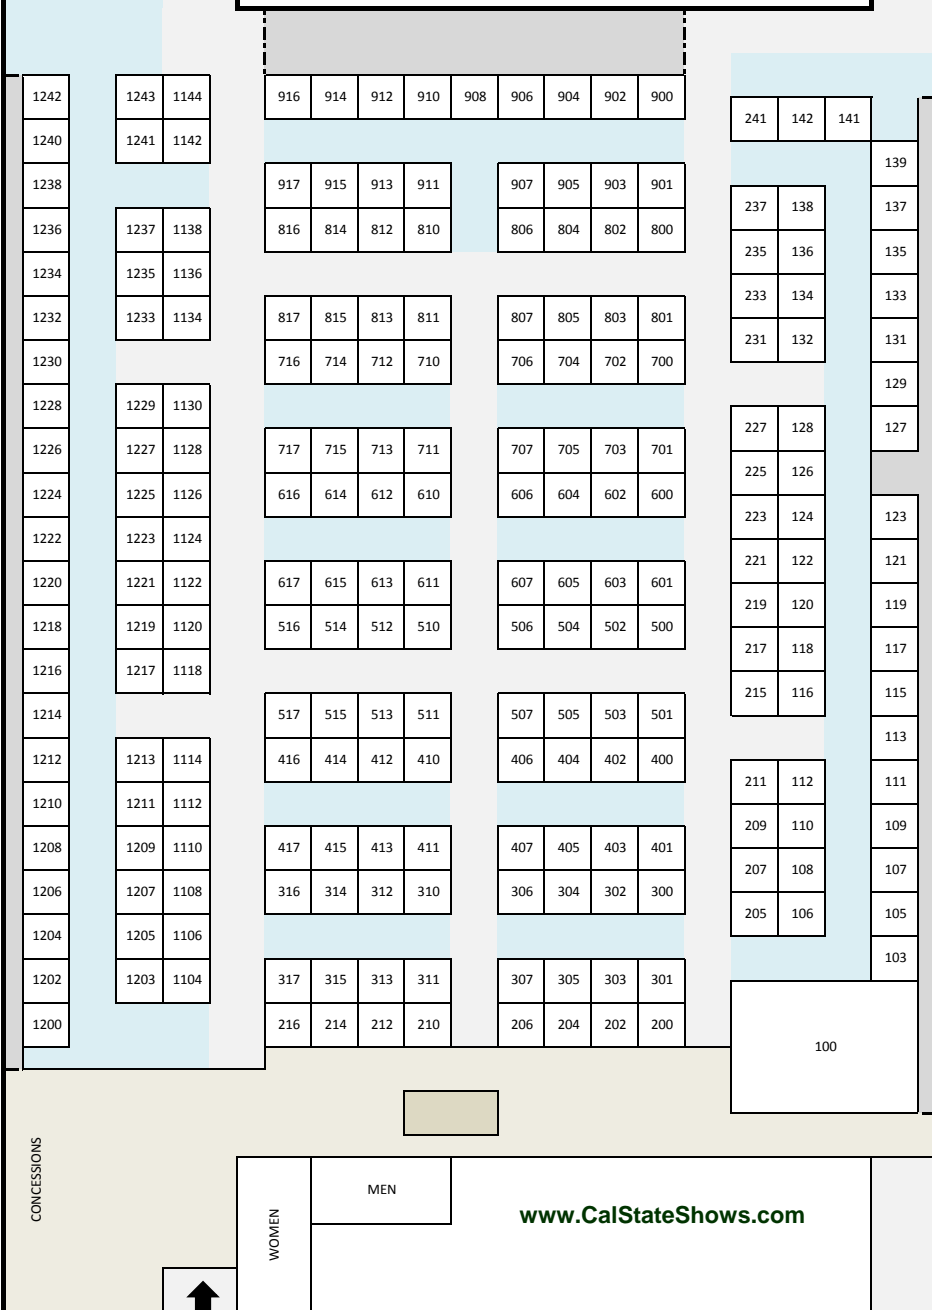

California State Home & Garden Show

Jan. 5, 6 & 7, 2018

McClellan Business Park
Jackson Sports Academy

5209 Luce Avenue
McClellan, CA 95652

WELCOME HOME STAGE

FUTURE DATES:

Show 818
Aug. 17-19, 2018
Show 119
Jan. 11-13, 2019

SHOW HOURS:

Friday 10:00am - 6:00pm
Saturday 10:00am - 6:00pm
Sunday 10:00am - 5:00pm

BOOTH INVESTMENT:

Standard Booths:

10' x 10' Aisle $1,185.00
All corners add $200.00

DISCOUNTS: Standard Booths ONLY.

10% for 2-3 booths
15% for 4-5 booths
20% for 6 or more

Market Place

10'x10' Aisle $555**

** Corner add $200

CASH & CARRY ONLY

Landscapers - Special pricing call for details.

BOOTHS INCLUDE:

Booths: 10' x 10' booth,
professionally draped with 3'
high side wall and a draped 8'
high back wall.

All exhibit spaces include:
1 - 500 watt electrical outlet
1 - Identification sign.

DISPLAY POLICY:

Please adhere to this drawing when planning your display.

To reserve space call:

Heather
559-322-2211
ext. 207

Fax: 559-322-5598

Produced by Cal State Shows

www.CalStateShows.com