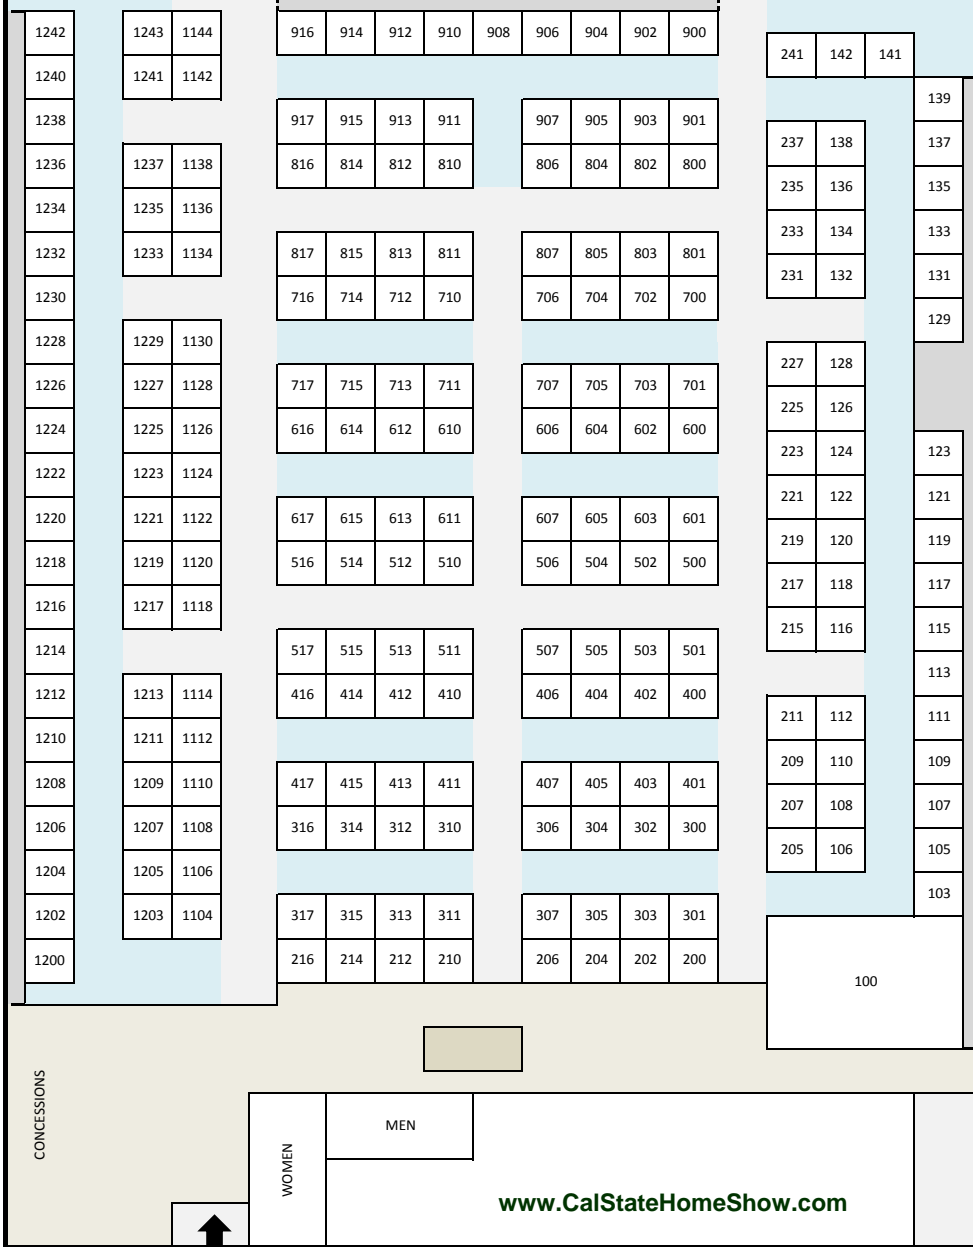

California State Home & Garden Show

Jan. 5, 6 & 7, 2018

McClellan Business Park
Jackson Sports Academy

5209 Luce Avenue
McClellan, CA 95652

**NEW LOCATION
FREE PARKING**

WELCOME HOME STAGE

EXIT

EXIT