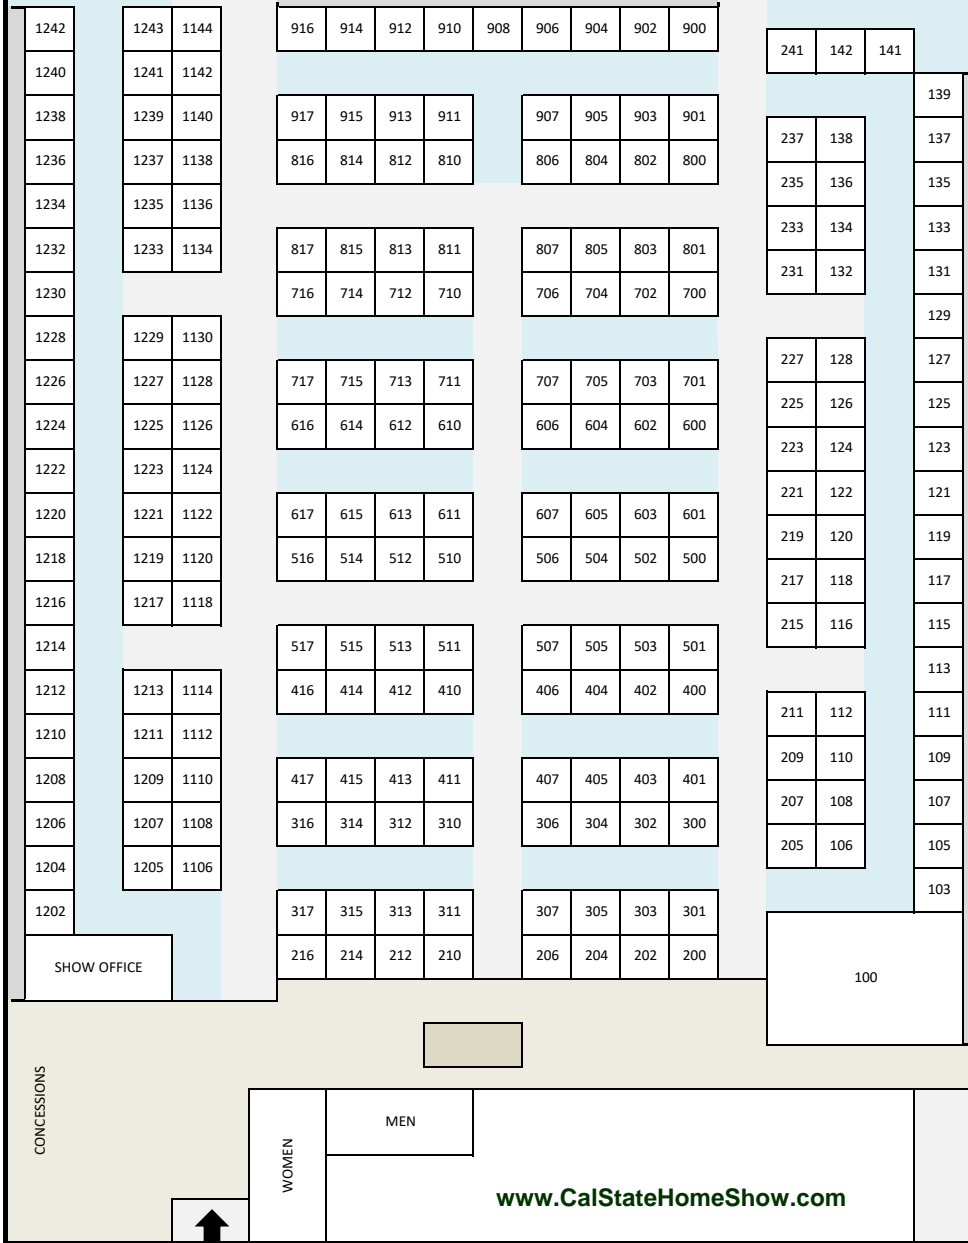

California State Home & Garden Show

Aug. 18, 19 & 20, 2017

**McClellan Business Park
Jackson Sports Academy**

5209 Luce Avenue
McClellan, CA 95652

**NEW LOCATION
FREE PARKING**

EXIT

EXIT

WELCOME HOME STAGE

FUTURE DATES:

Show 118
Jan. 5-7, 2018

Show 818
Aug. 10-12, 2018

SHOW HOURS:

Friday 10:00am - 6:00pm
Saturday 10:00am - 6:00pm
Sunday 10:00am - 6:00pm

BOOTH INVESTMENT:

Standard Booths:
10' x 10' Aisle \$1,185.00
All corners add \$200.00

DISCOUNTS: Standard Booths ONLY.
10% for 2-3 booths
15% for 4-5 booths
20% for 6 or more

Market Place

10'x10' Aisle \$555**
** Corner add \$45

CASH & CARRY ONLY

Landscapers - Special pricing call for details.

BOOTHS INCLUDE:

Booths: 10' x 10' booth, professionally draped with 3' high side wall and a draped 8' high back wall.
All exhibit spaces include:
1 - 500 watt electrical outlet
1 - Identification sign.