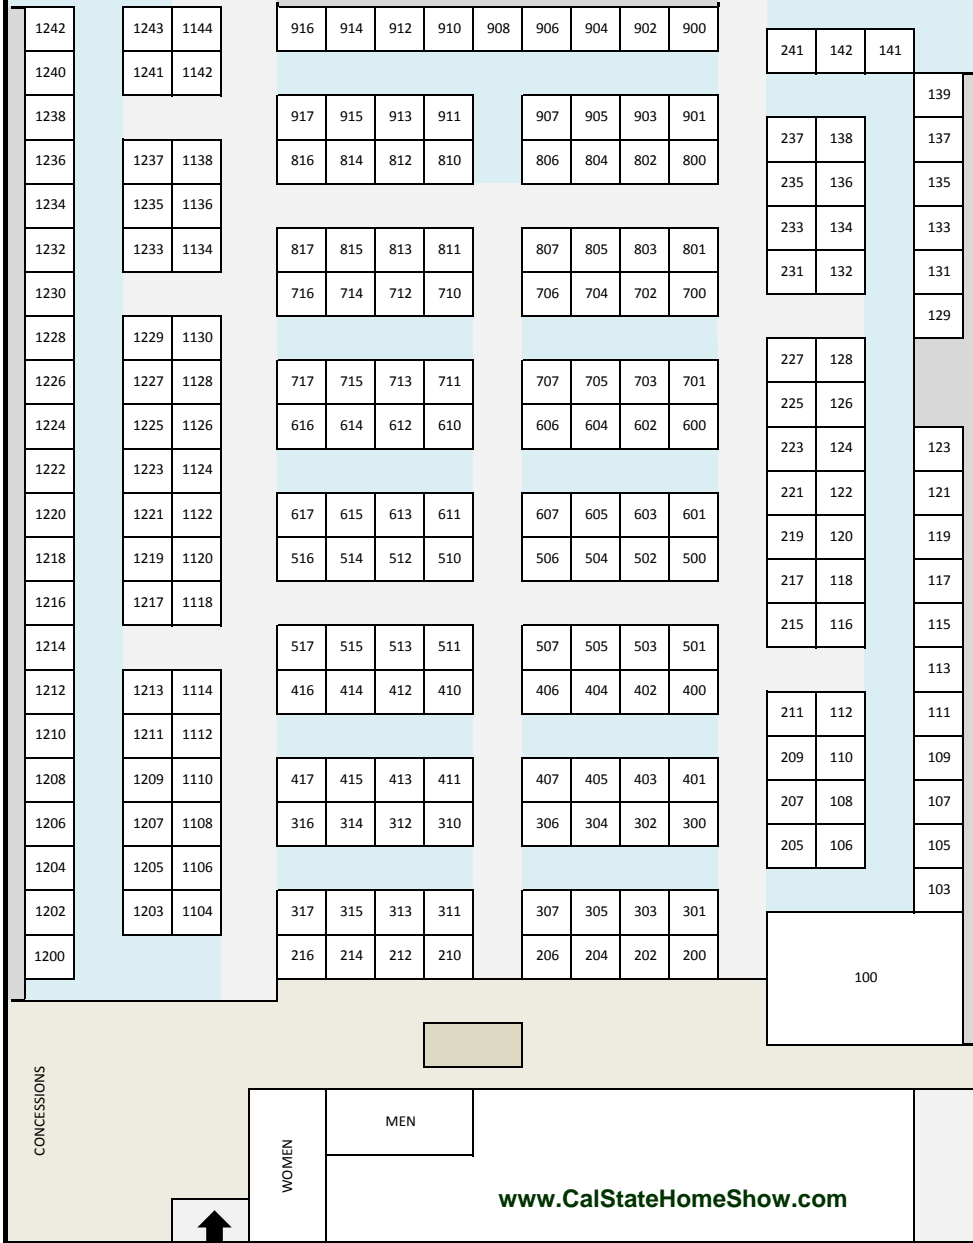

California State Home & Garden Show

Aug. 18, 19 & 20, 2017

**McClellan Business Park
Jackson Sports Academy**

5209 Luce Avenue
McClellan, CA 95652

**NEW LOCATION
FREE PARKING**

WELCOME HOME STAGE

FUTURE DATES:

Show 118
Jan. 5-7, 2018

Show 818
Aug. 10-12, 2018

SHOW HOURS:

Friday 10:00am - 6:00pm
Saturday 10:00am - 6:00pm
Sunday 10:00am - 6:00pm

BOOTH INVESTMENT:

Standard Booths:

10' x 10' Aisle $1,185.00
All corners add $200.00

DISCOUNTS: Standard Booths ONLY.

10% for 2-3 booths
15% for 4-5 booths
20% for 6 or more

Market Place

10'x10' Aisle $555**

** Corner add $200

CASH & CARRY ONLY

Landscapers - Special pricing call for details.

BOOTHS INCLUDE:

Booths: 10' x 10' booth, professionally draped with 3' high side wall and a draped 8' high back wall.

All exhibit spaces include:

DISPLAY POLICY:

Please adhere to this drawing when planning your display.

To reserve space call:

Heather
559-322-2211
ext. 207

Fax: 559-322-5598

Produced by Cal State Shows

www.CalStateHomeShow.com