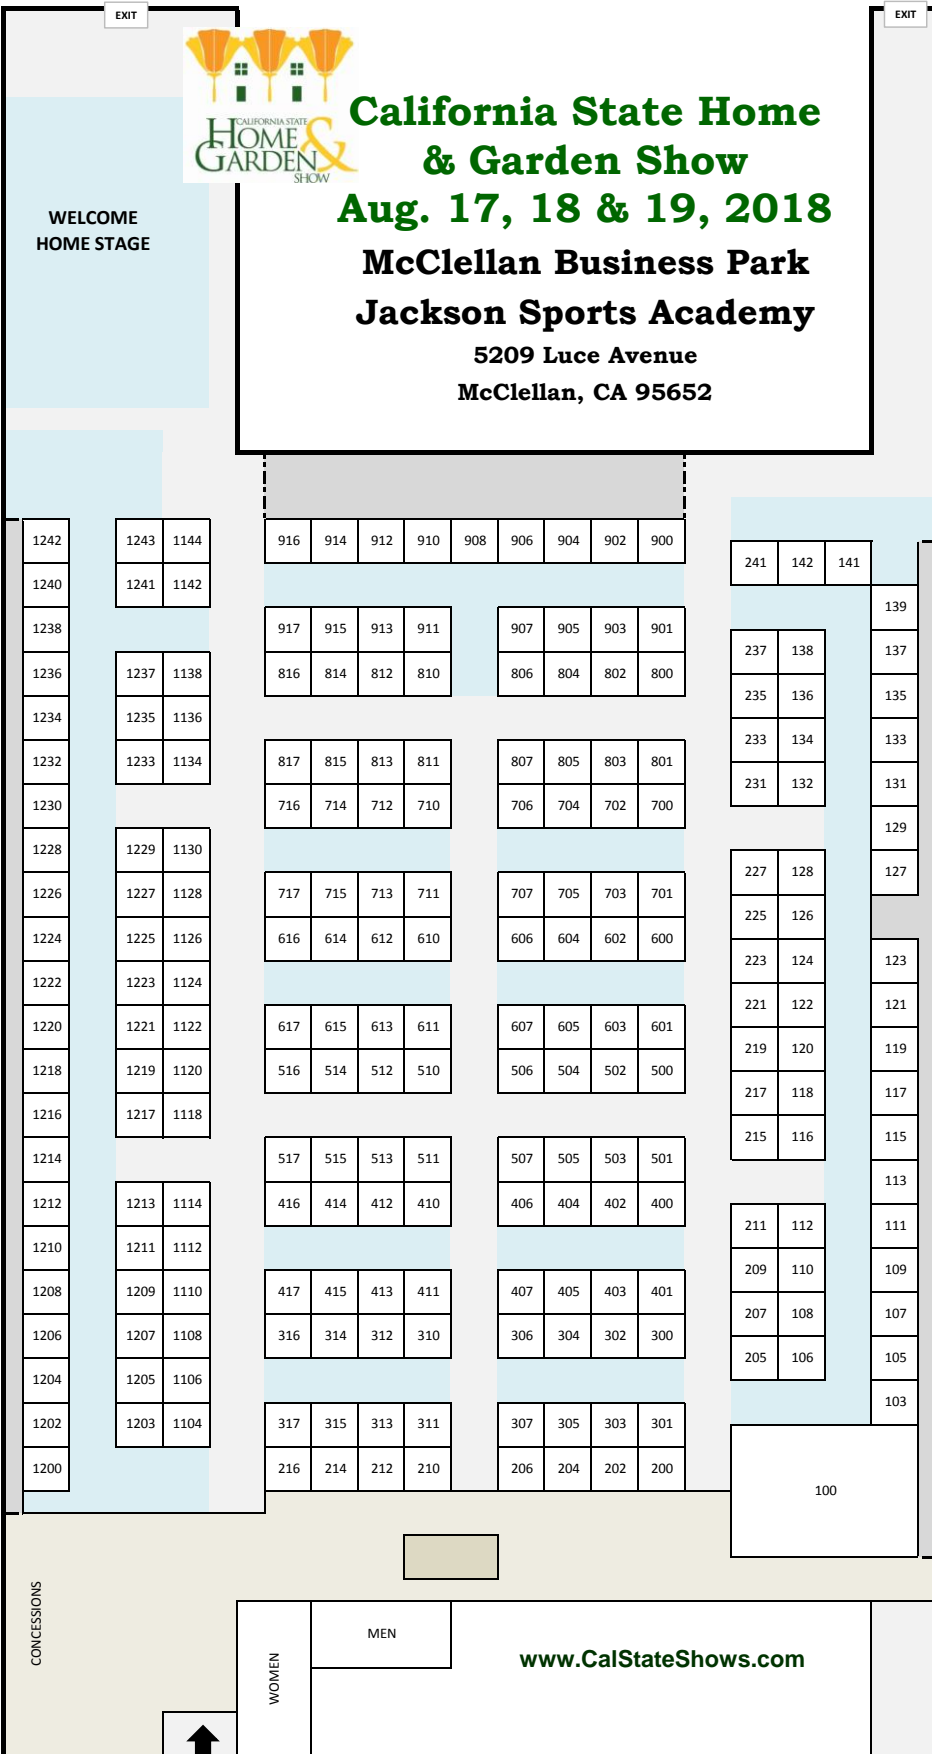

California State Home & Garden Show

Aug. 17, 18 & 19, 2018

**McClellan Business Park
Jackson Sports Academy**

5209 Luce Avenue
McClellan, CA 95652

WELCOME HOME STAGE

FUTURE DATES:
Show 119
 Jan. 11-13, 2019
Show 819
 Aug. 18-20, 2019

SHOW HOURS:
 Friday 10:00am - 6:00pm
 Saturday 10:00am - 6:00pm
 Sunday 10:00am - 5:00pm

BOOTH INVESTMENT:

Standard Booths:

10' x 10' Aisle \$1,185.00
 All corners add \$200.00

DISCOUNTS: Standard Booths ONLY.

10% for 2-3 booths
 15% for 4-5 booths
 20% for 6 or more

Market Place

10'x10' Aisle \$555**

** Corner add \$200

CASH & CARRY ONLY

Landscapers - Special pricing call for details.

BOOTHS INCLUDE:

Booths: 10' x 10' booth,
 professionally draped with 3'
 high side wall and a draped 8'
 high back wall.